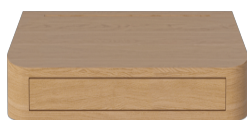

Materials and surfaces

Top material

Oiled oak