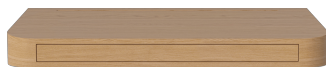

03-136-05

Vala Desk 110 x 50 cm

Specifications

Country of origin	Assembly	Height	Depth	Width	Weight
Slovenia	Delivered assembled	15.60 cm	50 cm	110 cm	22 kg
Producer	The parcel's measurements				
SANYEI SCANDINAVIA A/S	The parcel's measurements 1: 0.13 m ³ , 25.0 kg (D 55.0 cm, W 115.0 cm, H 20.0 cm)				

Notice

Test and certifications

FSC® C165134

TSCA Title VI compliant

EN 15372 - L2: General use:Furniture. Strength, durability and safety. Requirements for non-domestic tables

The mark of
responsible forestry

03-136-05

Vala Desk 110 x 50 cm

Height
15.60 cm
Depth
50 cm

Width
110 cm
Weight
22 kg

Producer
SANYEI SCANDINAVIA A/S

The parcel's measurements

The parcel's measurements 1: 0.13 m³, 25.0 kg
(D 55.0 cm, W 115.0 cm, H 20.0 cm)