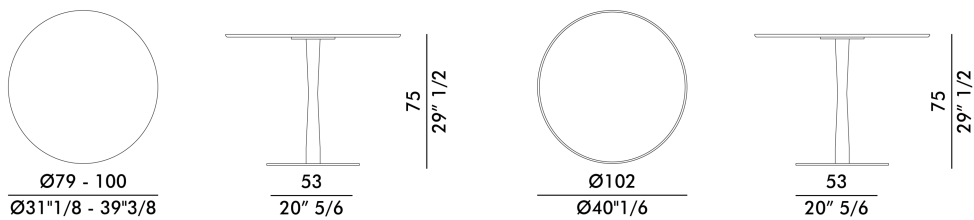

Informazioni tecniche / *Technical informations*

Descrizione tecnica / *Technical description*

Tavolo bistrot con base in metallo verniciato. Piano in ceramica tondo o versione Plus con con bordo arrotondato in legno laccato.

Bistro table with painted metal base and ceramic top. Plus version with ceramic top with rounded edges in lacquered wood 25 mm thickness.

Dimensioni / *Dimensions*