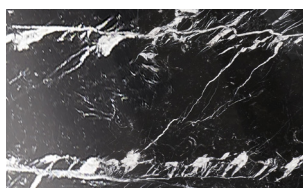

Filù Bistro with a ceramic top is the contemporary bistrot table that will give shape to your living room. Characterized by a cylindrical base in painted metal, desired by designer Ollen Pal, the high table is defined by clean and light lines that immediately have a great impact. The round top is made of refined quality ceramic, but it is also available in a plus version with a rounded edge in lacquered wood. The design bistrot table is a simple and essential furnishing that will decorate every corner of the house with a unique touch. With a versatile style, the Filù table is also available in other versions with the top in marble, glass, or wood, to be chosen based on the context and environment in which it will be placed.

Legno impiallacciato / Veneered Wood

NC - Noce Canaletto / Canaletto Walnut

FNR - Frassino Nero / Black Ash

FTM - Frassino Testa di Moro / Dark Brown Ash

Ceramica / Ceramic

CM1 - Calacatta Gold luc. /
Glossy Calacatta Gold

CM8 - Avorio / *Avorio*

CM9 - Ardesia / *Ardesia*

Marmo / Marble

M01 - Carrara lucido /
Glossy Carrara

M02 - Nero Marquina luc. /
Glossy Nero Marquina

M03 - Emperador lucido /
Glossy Emperador

M04 - Verde Alpi lucido /
Glossy Verde Alpi

Finiture Bordo Plus / Edge Plus Finishes

Legno laccato / Lacquered wood *

L04 - Titanio / *Matt
Titanium*

L05 - Bronzo / *Matt
Bronze*

L06 - Oro / *Matt Gold*

* Il bordo in legno laccato è disponibile abbinato ai piani in ceramica o cristallo. / *Lacquered wood edge is available combined with ceramic or glass top.*