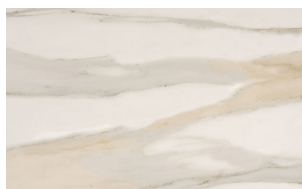

Filù Bistro with a ceramic top is the contemporary bistrot table that will give shape to your living room. Characterized by a cylindrical base in painted metal, desired by designer Ollen Pal, the high table is defined by clean and light lines that immediately have a great impact. The round top is made of refined quality ceramic, but it is also available in a plus version with a rounded edge in lacquered wood. The design bistrot table is a simple and essential furnishing that will decorate every corner of the house with a unique touch. With a versatile style, the Filù table is also available in other versions with the top in marble, glass, or wood, to be chosen based on the context and environment in which it will be placed.

Legno impiallacciato / Veneered Wood

NC - Noce Canaletto / Canaletto Walnut

FNR - Frassino Nero / Black Ash

FTM - Frassino Testa di Moro / Dark Brown Ash

Ceramica / Ceramic

CM1 - Calacatta Gold luc. /
Glossy Calacatta Gold

CM7 - Calacatta Gold
opaco / *Matt Calacatta Gold*

CM2 - Statuario lucido /
Glossy Statuario

CM3 - Portoro opaco /
Matt Portoro

CM4 - Alabastro lucido /
Glossy Alabastro

CM5 - Onice lucido /
Glossy Onice

CM6 - Sahara Noir lucido /
Glossy Sahara Noir