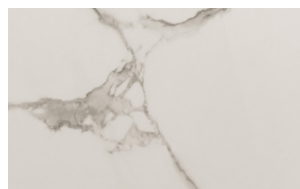

Filù Bistro with a ceramic top is the contemporary bistrot table that will give shape to your living room. Characterized by a cylindrical base in painted metal, desired by designer Ollen Pal, the high table is defined by clean and light lines that immediately have a great impact. The round top is made of refined quality ceramic, but it is also available in a plus version with a rounded edge in lacquered wood. The design bistrot table is a simple and essential furnishing that will decorate every corner of the house with a unique touch. With a versatile style, the Filù table is also available in other versions with the top in marble, glass, or wood, to be chosen based on the context and environment in which it will be placed.

Legno impiallacciato / Veneered Wood

NC - Noce Canaletto / Canaletto Walnut

FNR - Frassino Nero / Black Ash

FTM - Frassino Testa di Moro / Dark Brown Ash

Ceramica / Ceramic

CM1 - Calacatta Gold luc. /
Glossy Calacatta Gold

CM7 - Calacatta Gold
opaco / *Matt Calacatta Gold*

CM2 - Statuario lucido /
Glossy Statuario

CM3 - Portoro opaco /
Matt Portoro

CM4 - Alabastro lucido /
Glossy Alabastro

CM5 - Onice lucido /
Glossy Onice

CM6 - Sahara Noir lucido /
Glossy Sahara Noir