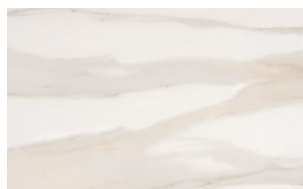

Filù Bistro with a ceramic top is the contemporary bistrot table that will give shape to your living room. Characterized by a cylindrical base in painted metal, desired by designer Ollen Pal, the high table is defined by clean and light lines that immediately have a great impact. The round top is made of refined quality ceramic, but it is also available in a plus version with a rounded edge in lacquered wood. The design bistrot table is a simple and essential furnishing that will decorate every corner of the house with a unique touch. With a versatile style, the Filù table is also available in other versions with the top in marble, glass, or wood, to be chosen based on the context and environment in which it will be placed.

Legno impiallacciato / Veneered Wood

NC - Noce Canaletto / Canaletto Walnut

FNR - Frassino Nero / Black Ash

FTM - Frassino Testa di Moro / Dark Brown Ash

Ceramica / Ceramic

CM1 - Calacatta Gold luc. /
Glossy Calacatta Gold

CM7 - Calacatta Gold
opaco / *Matt Calacatta Gold*

CM2 - Statuario lucido /
Glossy Statuario

CM3 - Portoro opaco /
Matt Portoro

CM4 - Alabastro lucido /
Glossy Alabastro

CM5 - Onice lucido /
Glossy Onice

CM6 - Sahara Noir lucido /
Glossy Sahara Noir