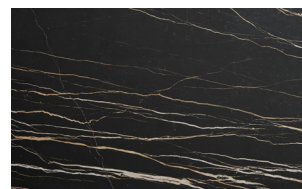

Filù Bistro with a ceramic top is the contemporary bistrot table that will give shape to your living room. Characterized by a cylindrical base in painted metal, desired by designer Ollen Pal, the high table is defined by clean and light lines that immediately have a great impact. The round top is made of refined quality ceramic, but it is also available in a plus version with a rounded edge in lacquered wood. The design bistrot table is a simple and essential furnishing that will decorate every corner of the house with a unique touch. With a versatile style, the Filù table is also available in other versions with the top in marble, glass, or wood, to be chosen based on the context and environment in which it will be placed.

V01 - Nero / Black

V03 - Antracite / Anthracite

V04 - Titanio / Titanium

V05 - Bronzo / Bronze

V06 - Oro / Gold

*
Cilindro Bistro e Ted Bistro sono disponibili con basamento bicolore. / *Cilindro Bistro and Ted Bistro are available in bicolor base.*

Legno impiallacciato / Veneered Wood

NC - Noce Canaletto / Canaletto Walnut

FNR - Frassino Nero / Black Ash

FTM - Frassino Testa di Moro / Dark Brown Ash

Ceramica / Ceramic

CM1 - Calacatta Gold luc. /
Glossy Calacatta Gold

CM7 - Calacatta Gold
opaco / *Matt Calacatta Gold*

CM2 - Statuario lucido /
Glossy Statuario

CM3 - Portoro opaco /
Matt Portoro

CM4 - Alabastro lucido /
Glossy Alabastro

CM5 - Onice lucido /
Glossy Onice

CM6 - Sahara Noir lucido /
Glossy Sahara Noir