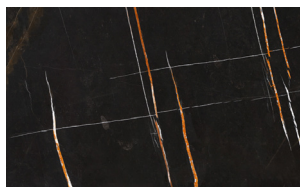

Filù Bistro with a ceramic top is the contemporary bistrot table that will give shape to your living room. Characterized by a cylindrical base in painted metal, desired by designer Ollen Pal, the high table is defined by clean and light lines that immediately have a great impact. The round top is made of refined quality ceramic, but it is also available in a plus version with a rounded edge in lacquered wood. The design bistrot table is a simple and essential furnishing that will decorate every corner of the house with a unique touch. With a versatile style, the Filù table is also available in other versions with the top in marble, glass, or wood, to be chosen based on the context and environment in which it will be placed.

Legno impiallacciato / Veneered Wood

NC - Noce Canaletto / Canaletto Walnut

FNR - Frassino Nero / Black Ash

FTM - Frassino Testa di Moro / Dark Brown Ash

Ceramica / Ceramic

CM1 - Calacatta Gold luc. /
Glossy Calacatta Gold

CM7 - Calacatta Gold
opaco / *Matt Calacatta Gold*

CM2 - Statuario lucido /
Glossy Statuario

CM3 - Portoro opaco /
Matt Portoro

CM4 - Alabastro lucido /
Glossy Alabastro

CM5 - Onice lucido /
Glossy Onice

CM6 - Sahara Noir lucido /
Glossy Sahara Noir

Finiture Bordo Plus / Edge Plus Finishes

Legno laccato / Lacquered wood *

L04 - Titanio / *Matt
Titanium*

L05 - Bronzo / *Matt
Bronze*

L06 - Oro / *Matt Gold*

* Il bordo in legno laccato è disponibile abbinato ai piani in ceramica o cristallo. / *Lacquered wood edge is available combined with ceramic or glass top.*