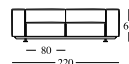

SOF220

SOF252