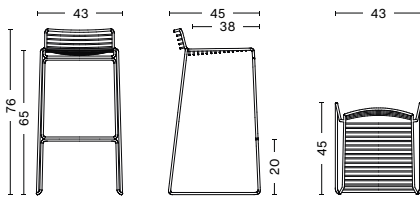

DIMENSIONS

WIDTH 72 CM | 28.25"
DEPTH 67 CM | 26.50"
HEIGHT 67 CM | 26.50"
SEAT HEIGHT 37 CM | 14.50"
SEAT DEPTH 55 CM | 21.75"

MATERIALS

FRAME

11 mm powder coated solid steel bar with a two component coating; a primer and an outdoor powder coating which provides a barrier to corrosive elements making it suitable for outdoor use.

DIMENSIONS

WIDTH 63 CM | 24.75"

DEPTH 46 CM | 18"

HEIGHT 3 CM | 1.25"

MATERIALS

OUTDOOR FABRIC

Solution dyed Olefin, Teflon® Water Repellent.

FOAM

Please note that the colour codes are indicative.

HEE BAR STOOL

PRODUCT FACT SHEET

HEE BAR STOOL

DESIGN BY HEE WELLING, 2005

The absence of superfluous details in the Hee Bar Stool seems even more pronounced by its height and the presence of long slender legs. The ultimate in elemental design, this versatile bar/counter stool has a simple, uncluttered expression with excellent stability. Stackable and weather-proof, the Hee Bar Stool can be used in outdoor surroundings, as well as inside restaurants, bars and in the home.

DIMENSIONS

HEE BAR STOOL LOW
WIDTH 43 CM | 17"
DEPTH 45 CM | 17.75"
HEIGHT 76 CM | 30"
SEAT HEIGHT 65 CM | 25.50"
SEAT DEPTH 38 CM | 15"

HEE BAR STOOL HIGH
WIDTH 43 CM | 17"
DEPTH 45 CM | 17.75"
HEIGHT 86 CM | 33.75"
SEAT HEIGHT 75 CM | 29.50"
SEAT DEPTH 38 CM | 15"