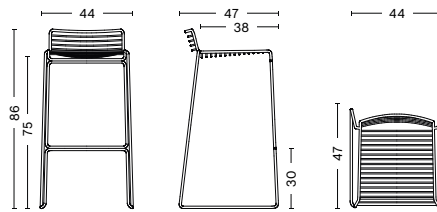

DIMENSIONS

WIDTH 72 CM | 28.25"
DEPTH 67 CM | 26.50"
HEIGHT 67 CM | 26.50"
SEAT HEIGHT 37 CM | 14.50"
SEAT DEPTH 55 CM | 21.75"

MATERIALS

FRAME

11 mm powder coated solid steel bar with a two component coating; a primer and an outdoor powder coating which provides a barrier to corrosive elements making it suitable for outdoor use.

DIMENSIONS

WIDTH 63 CM | 24.75"

DEPTH 46 CM | 18"

HEIGHT 3 CM | 1.25"

MATERIALS

OUTDOOR FABRIC

Solution dyed Olefin, Teflon® Water Repellent.

FOAM

Please note that the colour codes are indicative.

HEE BAR STOOL

PRODUCT FACT SHEET

HEE BAR STOOL

DESIGN BY HEE WELLING, 2005

The absence of superfluous details in the Hee Bar Stool seems even more pronounced by its height and the presence of long slender legs. The ultimate in elemental design, this versatile bar/counter stool has a simple, uncluttered expression with excellent stability. Stackable and weather-proof, the Hee Bar Stool can be used in outdoor surroundings, as well as inside restaurants, bars and in the home.

DIMENSIONS

HEE BAR STOOL LOW
WIDTH 43 CM | 17"
DEPTH 45 CM | 17.75"
HEIGHT 76 CM | 30"
SEAT HEIGHT 65 CM | 25.50"
SEAT DEPTH 38 CM | 15"

HEE BAR STOOL HIGH
WIDTH 43 CM | 17"
DEPTH 45 CM | 17.75"
HEIGHT 86 CM | 33.75"
SEAT HEIGHT 75 CM | 29.50"
SEAT DEPTH 38 CM | 15"