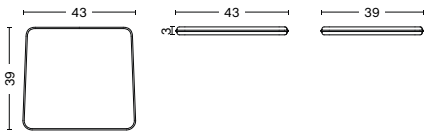

DIMENSIONS

WIDTH 43 CM | 17"
DEPTH 39 CM | 15.25"
HEIGHT 3 CM | 1.25"

MATERIALS

OUTDOOR FABRIC
Solution dyed Olefin, Teflon® Water Repellent.

FOAM
30 mm Polyurethane foam.

BACKING
Black anti-slip recycled PET with biobased natural rubber coating.

OPTIONS

CMHR foam (fire retardant).

FABRIC COLOUR

Please note that the colour codes are indicative.