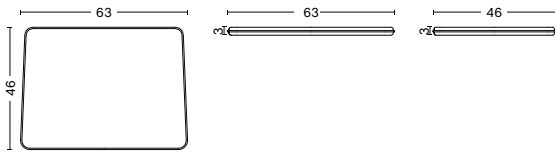

DIMENSIONS

WIDTH 63 CM | 24.75"

DEPTH 46 CM | 18"

HEIGHT 3 CM | 1.25"

MATERIALS

OUTDOOR FABRIC

Solution dyed Olefin, Teflon® Water Repellent.

FOAM

30 mm Polyurethane foam.

BACKING

Black anti-slip recycled PET with biobased natural rubber coating.

OPTIONS

CMHR foam (fire retardant).

FABRIC COLOUR

Please note that the colour codes are indicative.