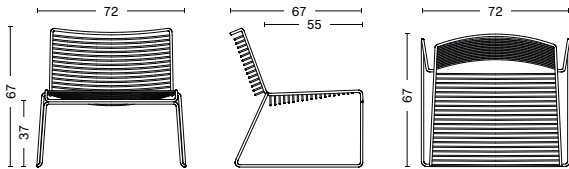

DIMENSIONS

WIDTH 47,5 CM | 18.75"

DEPTH 50 CM | 20"

HEIGHT 79 CM | 31"

SEAT HEIGHT 47 CM | 18.50"

SEAT DEPTH 40 CM | 15.75"

MATERIALS

FRAME

HAY

HEE LOUNGE CHAIR

DESIGN BY HEE WELLING, 2005

The philosophy behind the Hee Series was to take an archetypal chair and perfect it down to the last detail while cutting the essentials to the bone. The goal was to create a contemporary chair to fit into a wide range of contexts. The attempt was a great success, resulting in the pragmatic and easily decoded Hee series. Like a line drawing, it wraps metres of metal wire into neat, straight lines in three versions: bar stool, lounge chair and dining chair. Stackable and weatherproof, the wide assortment of colours and designs make Hee suitable for numerous indoor and outdoor contexts, such as bars and restaurants, as well as public spaces and home environments.

HIGHLIGHTS

- Part of a multifunctional family of chairs, lounges and stools in a variability of colours.
- The Hee collection features a weatherproof outdoor powder coating.
- The lounge chairs can be linked together in rows for conference use.
- Stackable up to 20 pcs.
- Suitable for a wide variety of private and public environments.
- Qualified for contract use.

DIMENSIONS

WIDTH 72 CM | 28.25"
DEPTH 67 CM | 26.50"
HEIGHT 67 CM | 26.50"
SEAT HEIGHT 37 CM | 14.50"
SEAT DEPTH 55 CM | 21.75"

MATERIALS

FRAME

11 mm powder coated solid steel bar with a two component coating; a primer and an outdoor powder coating which provides a barrier to corrosive elements making it suitable for outdoor use.