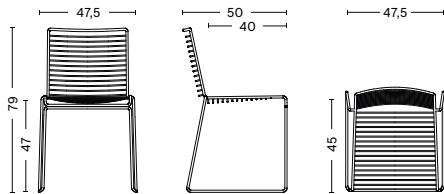

PRODUCT FACT SHEET

HAY

HEE DINING CHAIR

DESIGN BY HEE WELLING, 2005

The philosophy behind the Hee Series was to take an archetypal chair and perfect it down to the last detail while cutting the essentials to the bone. The goal was to create a contemporary chair to fit into a wide range of contexts. The attempt was a great success, resulting in the pragmatic and easily decoded Hee series. Like a line drawing, it wraps metres of metal wire into neat, straight lines in three versions: bar stool, lounge chair and dining chair. Stackable and weatherproof, the wide assortment of colours and designs make Hee suitable for numerous indoor and outdoor contexts, such as bars and restaurants, as well as public spaces and home environments.

DIMENSIONS

WIDTH 47,5 CM | 18.75"

DEPTH 50 CM | 20"

HEIGHT 79 CM | 31"

SEAT HEIGHT 47 CM | 18.50"

SEAT DEPTH 40 CM | 15.75"

MATERIALS

FRAME

DIMENSIONS

WIDTH 72 CM | 28.25"
DEPTH 67 CM | 26.50"
HEIGHT 67 CM | 26.50"
SEAT HEIGHT 37 CM | 14.50"
SEAT DEPTH 55 CM | 21.75"

MATERIALS

FRAME

11 mm powder coated solid steel bar with a two component coating; a primer and an outdoor powder coating which provides a barrier to corrosive elements making it suitable for outdoor use.

DIMENSIONS

HEE BAR STOOL LOW
WIDTH 43 CM | 17"
DEPTH 45 CM | 17.75"
HEIGHT 76 CM | 30"
SEAT HEIGHT 65 CM | 25.50"
SEAT DEPTH 38 CM | 15"

HEE BAR STOOL HIGH
WIDTH 43 CM | 17"
DEPTH 45 CM | 17.75"
HEIGHT 86 CM | 33.75"
SEAT HEIGHT 75 CM | 29.50"
SEAT DEPTH 38 CM | 15"