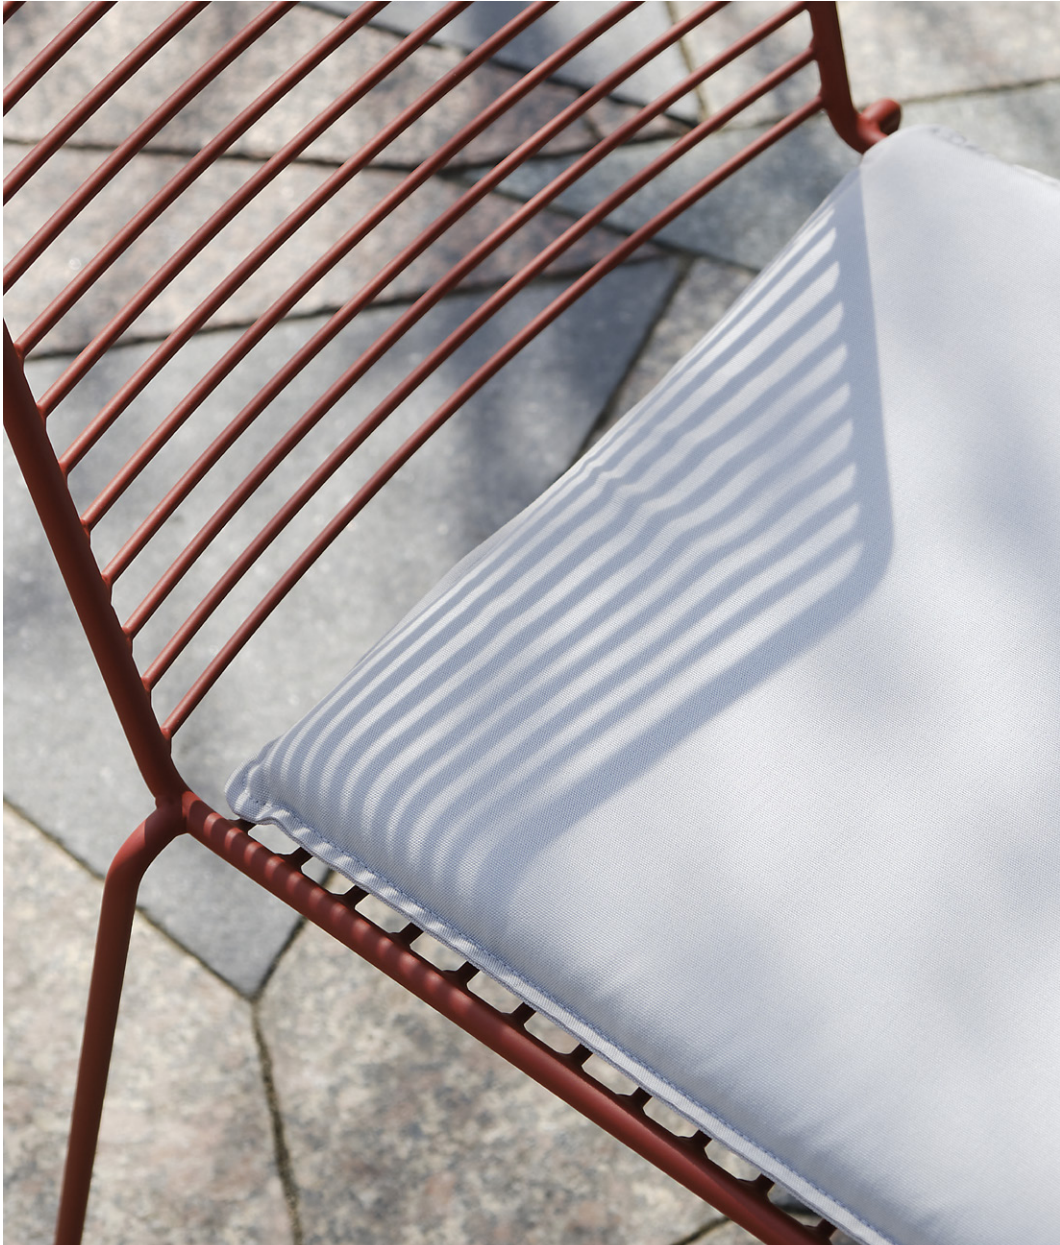

- HEE BAR STOOL -

- HEE BAR STOOL -

- HEE BAR STOOL -

- HEE DINING CHAIR -

- HEE DINING CHAIR -

- HEE DINING CHAIR -

- HEE DINING CHAIR -

- HEE DINING CHAIR -

PRODUCT FACT SHEET

HAY

HEE DINING CHAIR

DESIGN BY HEE WELLING, 2005

The philosophy behind the Hee Series was to take an archetypal chair and perfect it down to the last detail while cutting the essentials to the bone. The goal was to create a contemporary chair to fit into a wide range of contexts. The attempt was a great success, resulting in the pragmatic and easily decoded Hee series. Like a line drawing, it wraps metres of metal wire into neat, straight lines in three versions: bar stool, lounge chair and dining chair. Stackable and weatherproof, the wide assortment of colours and designs make Hee suitable for numerous indoor and outdoor contexts, such as bars and restaurants, as well as public spaces and home environments.