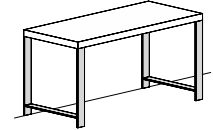

SQUARED WIRE MANAGEMENT PLATE

CIRCULAR WIRE MANAGEMENT PLATE

RECTANGULAR WIRE MANAGEMENT
PLATE

DESKS

DOMINO

Free-standing desk with wooden sides.

DIMENSIONS

W from 90 to 210 cm | H 76 | D 45-55-65 cm

Free-standing desk with metal sides.

DIMENSIONS

W from 90 to 210 | H 76 | D 45-55-65 cm

Free-standing desk with one wooden side and with wall supports or with methacrylate spacer resting on stacked modules.

DIMENSIONS

W from 90 to 210 cm | H 76 | D 45-55-65 cm

Free-standing desk with one metal side and with wall supports or with methacrylate spacer resting on stacked modules.

DIMENSIONS

W from 90 to 210 cm | H 76 | D 45-55-65 cm