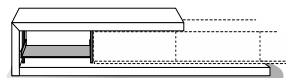

One front with
3 compartments.

W 180 cm

Divided front with
3 compartments.

Ala desks are provided with full extension glides and they can be exclusively fixed on wall panels.

DIMENSIONS

W 120 | H 10 | D 61 cm

W 180 | H 10 | D 61 cm

C BENCHES

The structure is made with engineered wood panels.
FINISHES high gloss or matt lacquered, wood veneered
Borgogna, Canaletto, Rovere Grigio, Rovere Naturale.

DIMENSIONS

H 30 | 40 cm