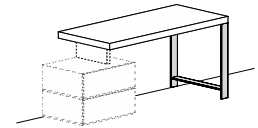

SQUARED WIRE MANAGEMENT PLATE

CIRCULAR WIRE MANAGEMENT PLATE

RECTANGULAR WIRE MANAGEMENT
PLATE

DESKS

DOMINO

Free-standing desk with wooden sides.

DIMENSIONS

W from 90 to 210 cm | H 76 | D 45-55-65 cm

Free-standing desk with metal sides.

DIMENSIONS

W from 90 to 210 | H 76 | D 45-55-65 cm

Free-standing desk with one wooden side and with wall supports or with methacrylate spacer resting on stacked modules.

DIMENSIONS

W from 90 to 210 cm | H 76 | D 45-55-65 cm

Free-standing desk with one metal side and with wall supports or with methacrylate spacer resting on stacked modules.

DIMENSIONS

W from 90 to 210 cm | H 76 | D 45-55-65 cm

Stacked on modules

With methacrylate spacers

With wall supports

PANCA DOMINO

Bench available in high gloss or matt lacquered, matt-mel and wood veneer of Pianca collection.

DIMENSIONS

W from 90 to 210 cm | H 36 | D 45-55-65 cm