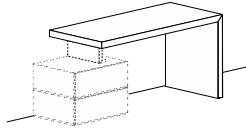

SQUARED WIRE MANAGEMENT PLATE

CIRCULAR WIRE MANAGEMENT PLATE

RECTANGULAR WIRE MANAGEMENT
PLATE

DESKS

DOMINO

Free-standing desk with wooden sides.

DIMENSIONS

W from 90 to 210 cm | H 76 | D 45-55-65 cm

Free-standing desk with metal sides.

DIMENSIONS

W from 90 to 210 | H 76 | D 45-55-65 cm

Free-standing desk with one wooden side and with wall supports or with methacrylate spacer resting on stacked modules.

DIMENSIONS

W from 90 to 210 cm | H 76 | D 45-55-65 cm

Free-standing desk with one metal side and with wall supports or with methacrylate spacer resting on stacked modules.

DIMENSIONS

W from 90 to 210 cm | H 76 | D 45-55-65 cm