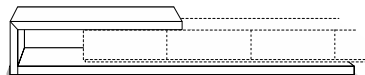

C BENCHES

The structure is made with engineered wood panels.
FINISHES high gloss or matt lacquered, wood veneered
Borgogna, Canaletto, Rovere Grigio, Rovere Naturale.