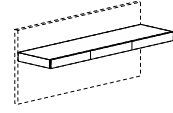

DIMENSIONS

W from 90 to 210 cm | H 76 | D 45-55-65 cm

Free-standing desk with one metal side and with wall supports or with methacrylate spacer resting on stacked modules.

DIMENSIONS

W from 90 to 210 cm | H 76 | D 45-55-65 cm

Stacked on modules

With methacrylate spacers

With wall supports

PANCA DOMINO

Bench available in high gloss or matt lacquered, matt-mel and wood veneer of Pianca collection.

DIMENSIONS

W from 90 to 210 cm | H 36 | D 45-55-65 cm

W from 90 to 210 cm | H 46 | D 45-55-65 cm

DESKS

ALA

W 120 cm

One front with
2 compartments.

W 120 cm

Divided front with
2 compartments.

W 180 cm

One front with
3 compartments.

W 180 cm

Divided front with
3 compartments.

Ala desks are provided with full extension glides and they can be exclusively fixed on wall panels.

DIMENSIONS

W 120 | H 10 | D 61 cm