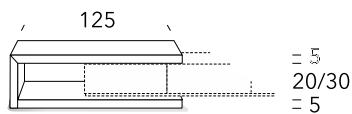

DIMENSIONS

W from 90 to 210 cm | H 76 | D 45-55-65 cm

Free-standing desk with one metal side and with wall supports or with methacrylate spacer resting on stacked modules.

DIMENSIONS

W from 90 to 210 cm | H 76 | D 45-55-65 cm

W from 90 to 210 cm | H 46 | D 45-55-65 cm

DESKS

ALA

W 120 cm

One front with
2 compartments.

W 120 cm

Divided front with
2 compartments.

W 180 cm

One front with
3 compartments.

W 180 cm

Divided front with
3 compartments.

Ala desks are provided with full extension glides and they can be exclusively fixed on wall panels.

DIMENSIONS

W 120 | H 10 | D 61 cm

W 180 | H 10 | D 61 cm

C BENCHES

The structure is made with engineered wood panels.
FINISHES high gloss or matt lacquered, wood veneered
Borgogna, Canaletto, Rovere Grigio, Rovere Naturale.

DIMENSIONS

H 30 | 40 cm