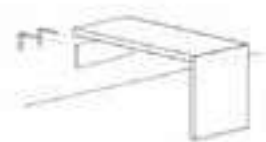

SQUARED WIRE MANAGEMENT PLATE

CIRCULAR WIRE MANAGEMENT PLATE

RECTANGULAR WIRE MANAGEMENT
PLATE

DESKS

DOMINO

Free-standing desk with wooden sides.

DIMENSIONS

W from 90 to 210 cm | H 76 | D 45-55-65 cm

Free-standing desk with metal sides.

DIMENSIONS

W from 90 to 210 | H 76 | D 45-55-65 cm

Free-standing desk with one wooden side and with wall supports or with methacrylate spacer resting on stacked modules.

DIMENSIONS

W from 90 to 210 cm | H 76 | D 45-55-65 cm

Free-standing desk with one metal side and with wall supports or with methacrylate spacer resting on stacked modules.

DIMENSIONS

W from 90 to 210 cm | H 76 | D 45-55-65 cm

Stacked on modules

With methacrylate spacers

With wall supports

PANCA DOMINO

Bench available in high gloss or matt lacquered, matt-mel and wood veneer of Pianca collection.

DIMENSIONS

W from 90 to 210 cm | H 36 | D 45-55-65 cm