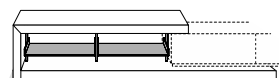

W 180 | H 10 | D 61 cm

C BENCHES

The structure is made with engineered wood panels.
FINISHES high gloss or matt lacquered, wood veneered
Borgogna, Canaletto, Rovere Grigio, Rovere Naturale.

DIMENSIONS

H 30 | 40 cm

D from 45 to 65 cm (passo 5 cm)

W 125 | 185 | 245 cm

Available with single tray or pair of trays.

WING DOORS MODULES

	30 cm	40 cm	50 cm	60 cm	80 cm	100 cm	120 cm	150 cm	160 cm	180 cm	210 cm	240 cm
H 30 cm												
H 40 cm												
H 50 cm												
H 60 cm	*	*	*									
H 70 cm												
H 80 cm												
H 90 cm	*	*	*									
H 100 cm												
H 120 cm	*	*	*									
H 140 cm	*	*	*									
150 cm												
160 cm												
180* cm												
210 cm												